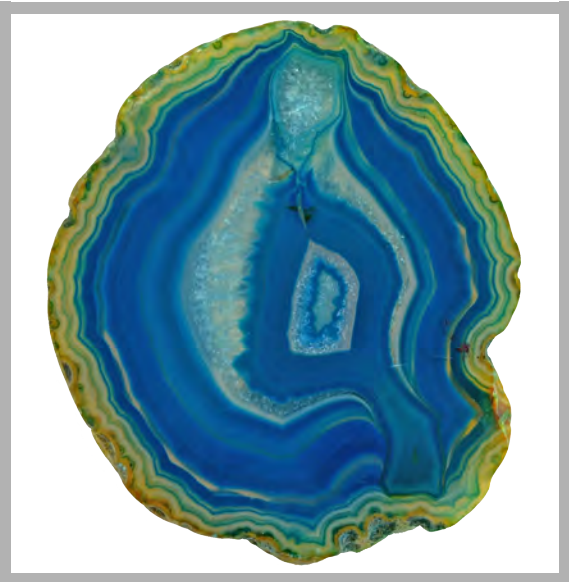

game piece

plush elephant

bucket

agate

sapphire

lapis lazuli

jeans

fabric