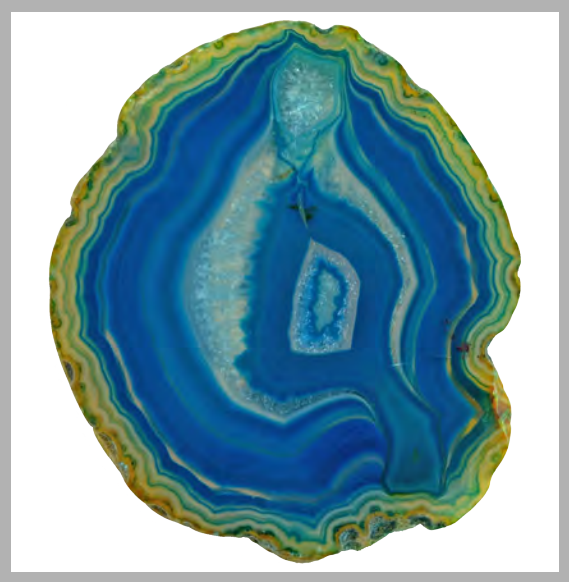

game piece

plush elephant

bucket

agate

sapphire

lapis lazuli

jeans

fabric